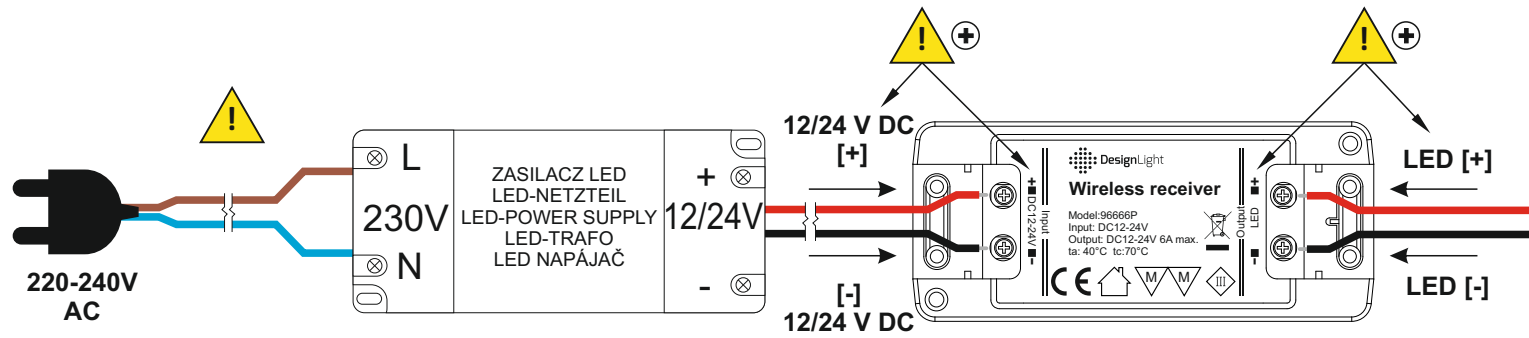

DELI

LED 12V DC/24V DC
36W / 72W max 3A

LED 12V DC/24V DC
72W / 144W max 6A

max. 6 x LED
24V DC/24V DC
36W / 72W max 3A